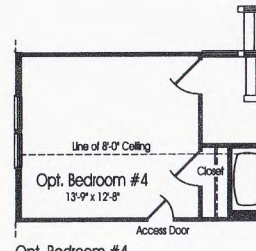

THE BRIGHTON

UPPER LEVEL

Opt. Bedroom #4