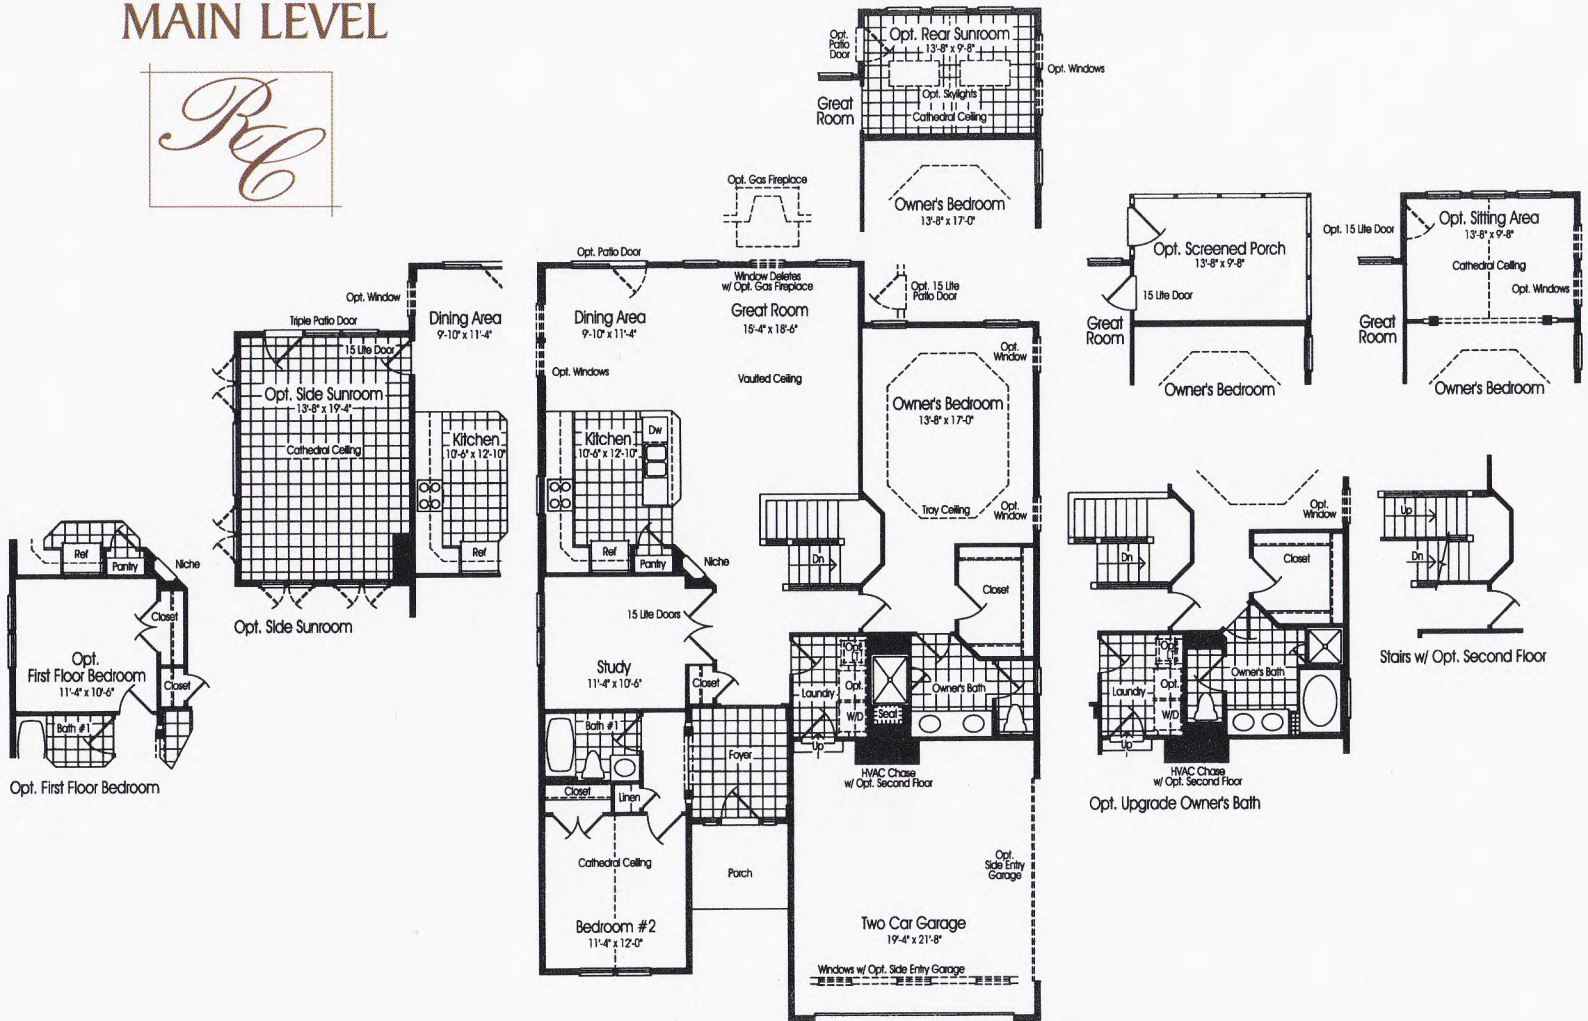

THE BRIGHTON

MAIN LEVEL

Ref