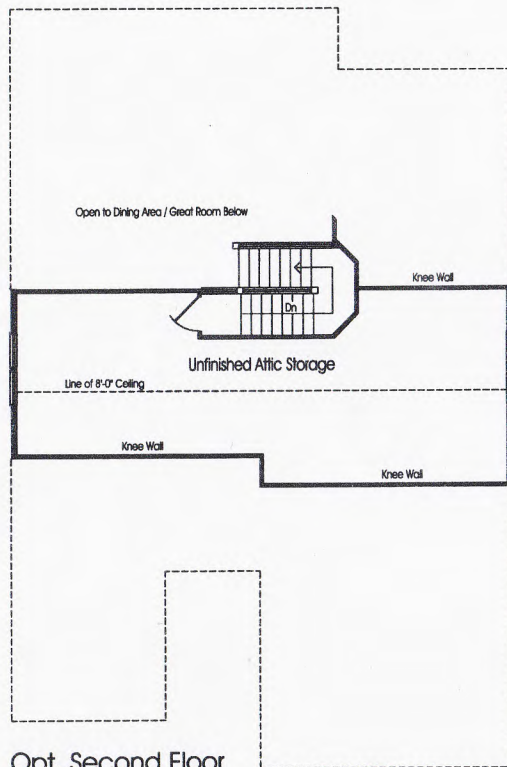

Opt. Second Floor
Unfinished Attic Storage