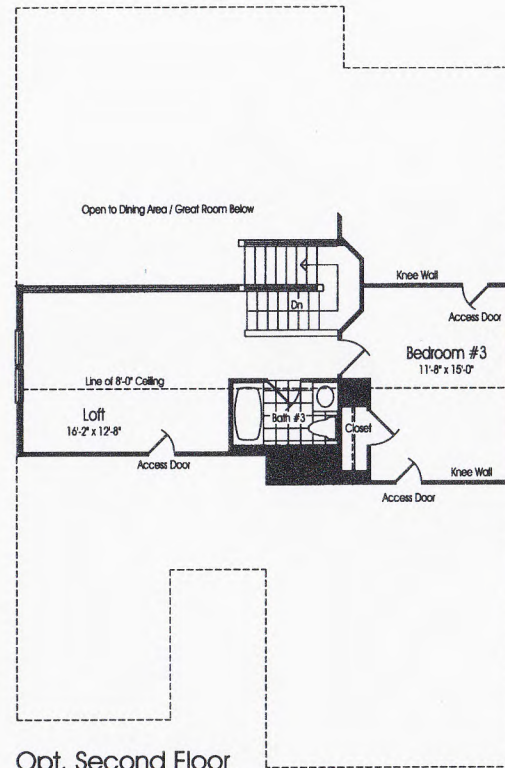

Opt. Second Floor
w/ Bedroom #3 & Loft