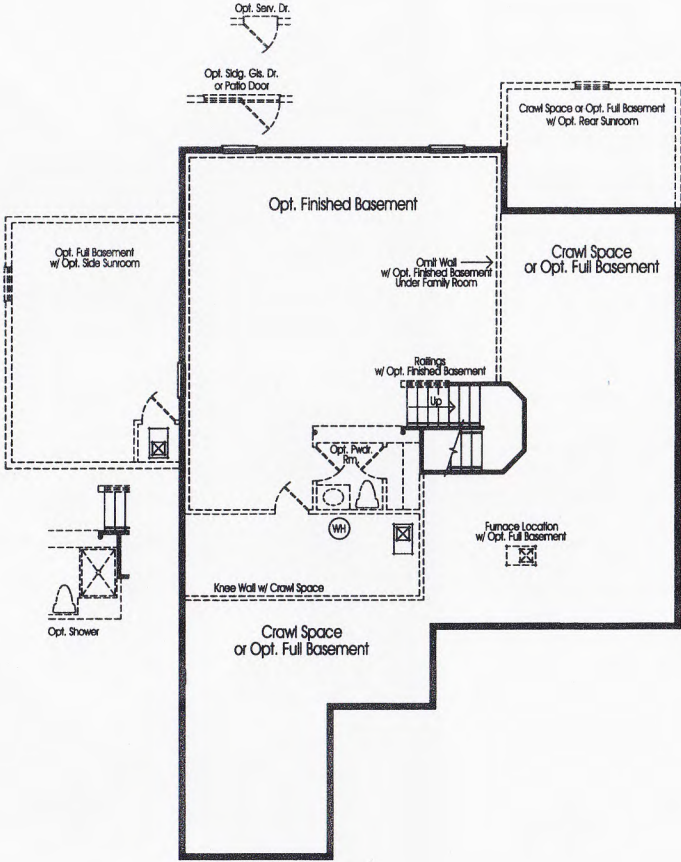

Opt. Second Floor
Unfinished Attic Storage

Note: Windows & Rooms
May Vary w/ Elevations

Opt. Second Floor
w/ Bedroom #3 & Loft

Note: Windows & Rooms
May Vary w/ Elevations

THE BRIGHTON

MAIN LEVEL

Ref

Note: Windows & Rooms May Vary w/ Elevations

THE BRIGHTON

LOWER LEVEL

Elevation B

Elevation A

THE BRIGHTON

The Brighton, one of the new Ryan ranch homes, is magnificently designed. Every luxurious detail has been carefully planned with you in mind. As you enter the large foyer, you look ahead into the great room, with its vaulted ceiling and optional gas fireplace, and separate dining area. The spacious gourmet kitchen, with its generous pantry, opens into the dining area and great room to make it perfect for entertaining or quiet evenings at home. Add an optional side sunroom with a cathedral ceiling off the kitchen for added light and drama. To the left of the foyer is the second bedroom and bath and a private study with 15-light french doors. The study can become an optional first floor bedroom. The private owner's suite has a tray ceiling, large walk-in closet and dual vanities. Make your suite truly exceptional with a luxurious soaking tub and separate shower and add the optional rear sunroom with skylights to use as a sitting room or add the optional screened porch. The laundry room is located right outside the owner's bedroom for the ultimate in convenience. Add an optional upper level for use as an unfinished attic or upgrade it with two optional bedrooms and a bath or a bedroom, bath and loft. In many locations, you can complete your home with an enhanced lower level that can include an optional study and/or full bath. The Brighton comes with a two-car garage with the option for side entry.