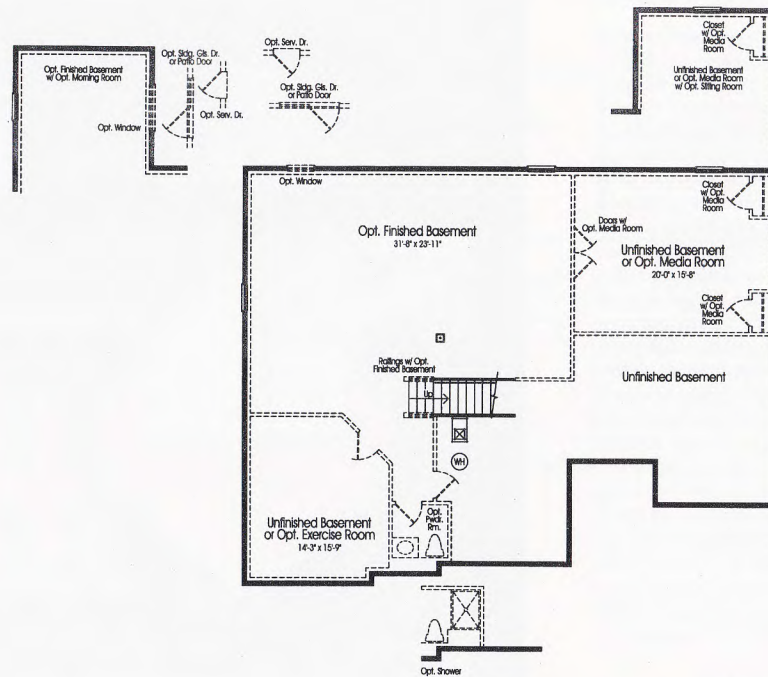

Note: Windows & Rooms
May Vary w/ Elevations

Opt. Bonus Rooms

THE MILFORD

MAIN LEVEL

THE MILFORD

LOWER LEVEL

Elevation B

Elevation A

THE MILFORD

The Milford is one of the newest and most exciting Ryan Classic designs featuring first floor 9' ceilings and an owner's suite on the first floor. This Classic home is based on the center hall colonial design but updated for today's lifestyle. As you enter the large foyer, you look ahead past the graceful waterfall staircase to the expansive family room. This wonderful family room features a dramatic 2-story sloped ceiling and fireplace and, if you wish, add the enclosed entertainment center above the fireplace. The formal dining room and living room are framed with decorative columns and open off the foyer. If you prefer, the living room can become an optional study with French doors. The eat-in kitchen is a gourmet's delight with a wall oven, cooktop, breakfast bar and large pantry. Be sure to add the optional screened porch or morning room, which gives you additional counter and cabinet space, an island and an additional pantry. The private, luxurious owner's suite includes two spacious walk-in closets and can be upgraded with a delightful separate sitting room for those quiet moments. The owner's bath includes a soaking tub, separate shower with a seat and dual vanities. The laundry room is conveniently located just outside the owner's suite. The upper level features a dramatic overlook to the family room below and 3 spacious bedrooms and one bath. You can choose to add a bonus room over the garage and a loft in lieu of the third bedroom. Or, for a second level suite, add a full bath to the third bedroom. The lower level boasts a spacious recreation room. Complete your home with an enhanced lower level that can include a media room, exercise room and/or full bath. The Milford comes complete with a two-car garage but you can choose a three-car garage with the option for side entry.