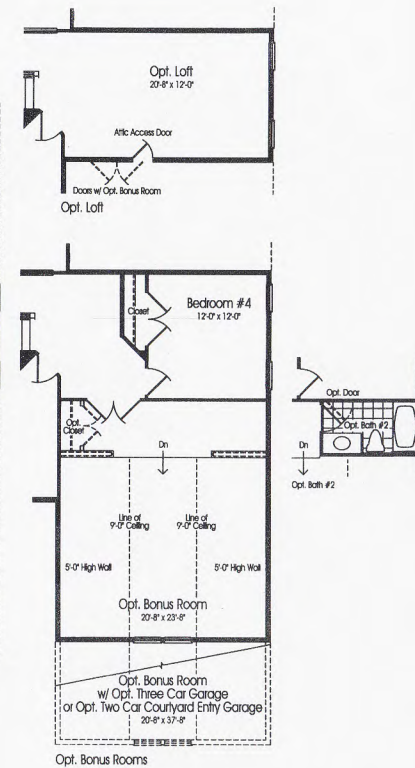

Opt. Bonus Rooms