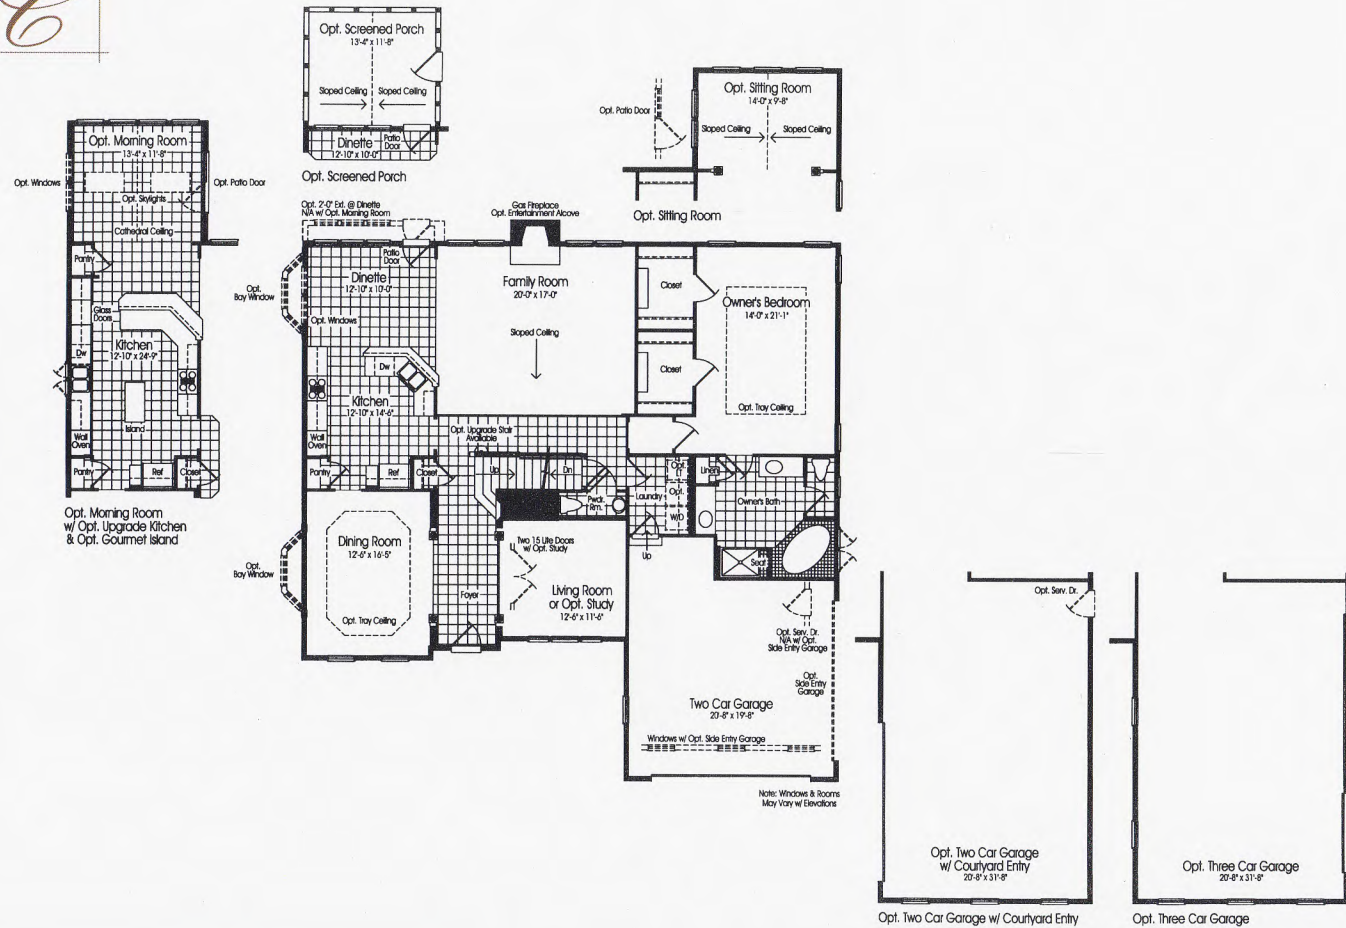

Note: Windows & Rooms
May Vary w/ Elevations

Opt. Bonus Rooms

THE MILFORD

MAIN LEVEL

THE MILFORD

LOWER LEVEL

Elevation B

Elevation A

THE MILFORD

The Milford is one of the newest and most exciting Ryan Classic designs featuring first floor 9' ceilings and an owner's suite on the first floor. This Classic home is based on the center hall colonial design but updated for today's lifestyle. As you enter the large foyer, you look ahead past the graceful waterfall staircase to the expansive family room. This wonderful family room features a dramatic 2-story sloped ceiling and fireplace and, if you wish, add the enclosed entertainment center above the fireplace. The formal dining room and living room are framed with decorative columns and open off the foyer. If you prefer, the living room can become an optional study with French doors. The eat-in kitchen is a gourmet's delight with a wall oven, cooktop, breakfast bar and large pantry. Be sure to add the optional screened porch or morning room, which gives you additional counter and cabinet space, an island and an additional pantry. The private, luxurious owner's suite includes two spacious walk-in closets and can be upgraded with a delightful separate sitting room for those quiet moments. The owner's bath includes a soaking tub, separate shower with a seat and dual vanities. The laundry room is conveniently located just outside the owner's suite. The upper level features a dramatic overlook to the family room below and 3 spacious bedrooms and one bath. You can choose to add a bonus room over the garage and a loft in lieu of the third bedroom. Or, for a second level suite, add a full bath to the third bedroom. The lower level boasts a spacious recreation room. Complete your home with an enhanced lower level that can include a media room, exercise room and/or full bath. The Milford comes complete with a two-car garage but you can choose a three-car garage with the option for side entry.